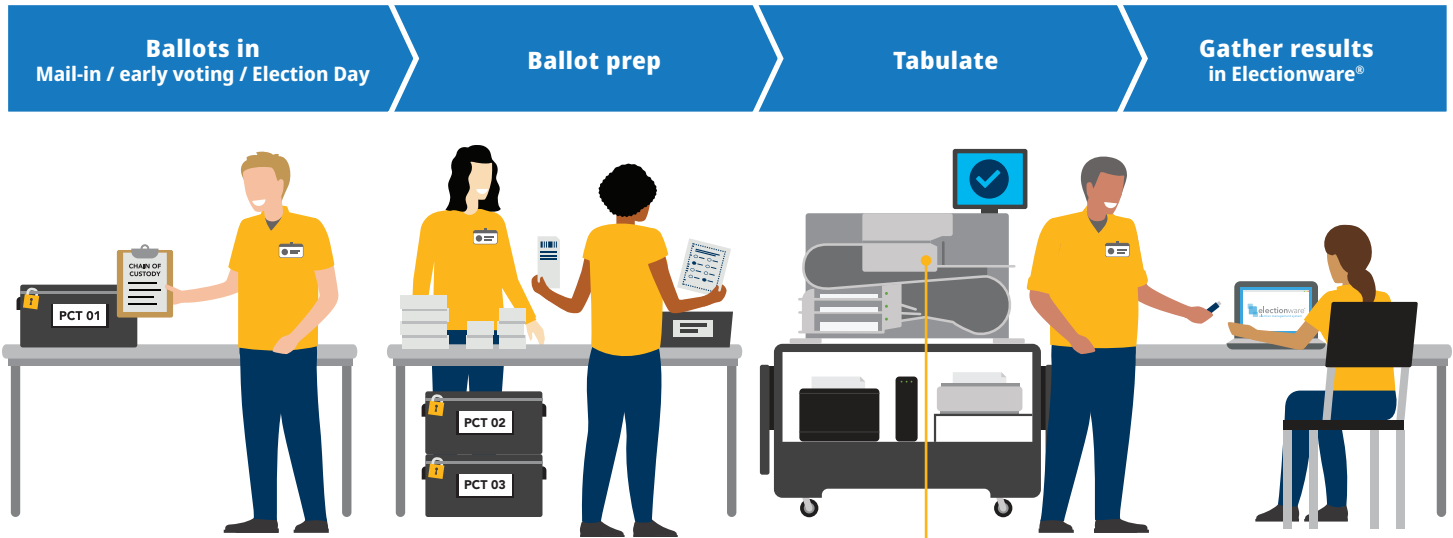

No scanning interruptions for damaged ballots or ballots with exceptions. Sorts ballots into:

- Requires further review
- Write-ins
- Counted

Superior ballot feeding

Smart Pick technology auto-adjusts reverse belt tension, reducing the opportunity for misfeeds.

Advanced ballot control

Input tray friction pad and output tray advanced ballot guide engineering offer improved ballot control.

Complete ballot control from start to finish

Let the DS950 handle scanning, separating and sorting ballots all without missing a beat. All ES&S tabulators scan ballots in any orientation – no need to make sure ballots are face-up and top-edge first before scanning.

Process more ballots in less time

What you *don't* get with commercial-off-the-shelf (COTS) tabulators:

- **Purpose-built equipment.** Election experts designed ES&S tabulators specifically for elections.
- **Fewer scanning interruptions.** ES&S tabulators scan and tabulate previously folded and damaged ballots.
- **Customizable sorting.** ES&S tabulators allow for user-definable, real-time sorting, including both physical and digital ballot management.
- **Longer product life.** ES&S products are engineered with industrial-grade components, ensuring a 5-7 year production and service parts supply. Our parts manufacturers are dedicated to maintaining form, fit and functional equivalents when an inevitable change comes. This allows ES&S to support our products typically 10+ years.