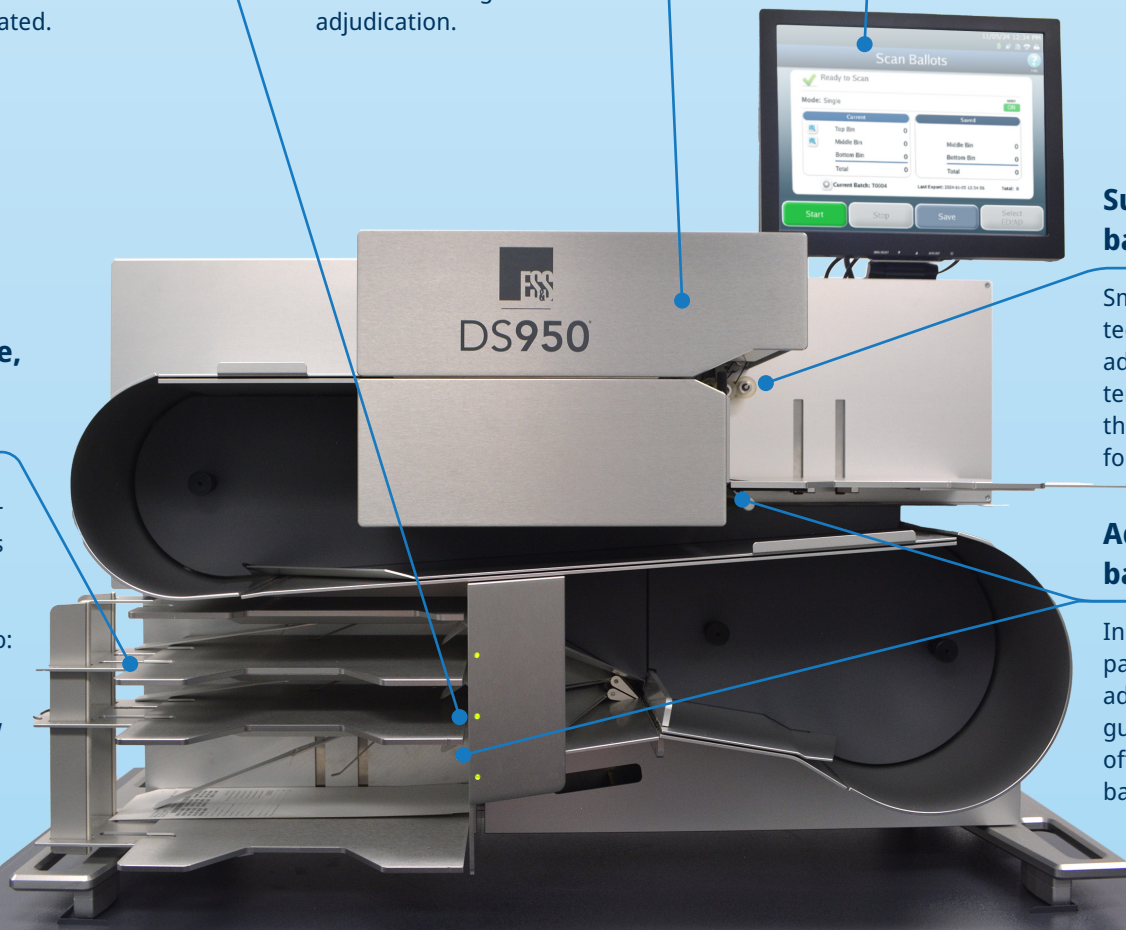

DS950[®]

High-Speed Scanner and Tabulator

No rescanning

If scanning is interrupted, there's no need to rescan all the ballots. Green lights indicate a ballot has been tabulated and red lights indicate it has not been tabulated.

Easy to use

Touch-screen interface walks the user through the tabulation process step by step. Monitor position is adjustable for different heights and convenient storage.

Customizable, full-speed sorting

No scanning interruptions for damaged ballots or ballots with exceptions. Sorts ballots into:

- Requires further review
- Write-ins
- Counted

Superior ballot feeding

Smart Pick technology auto-adjusts reverse belt tension, reducing the opportunity for misfeeds.

Advanced ballot control

Input tray friction pad and output tray advanced ballot guide engineering offer improved ballot control.

Complete ballot control from start to finish

Let the DS950 handle scanning, separating and sorting ballots all without missing a beat. All ES&S tabulators scan ballots in any orientation – no need to make sure ballots are face-up and top-edge first before scanning.