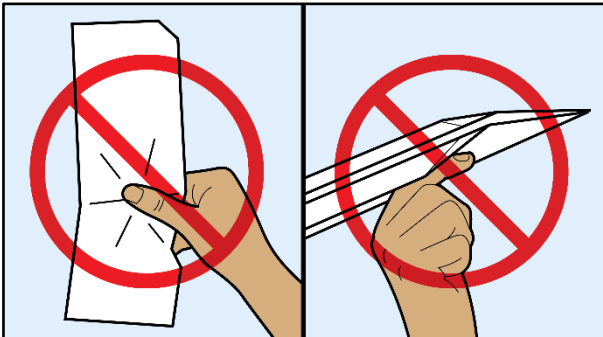

## SET-UP TIPS

Review your ExpressVote XL Open Procedures.

Lock the wheels.

Adjust the screen for the height of the voter.

## TIPS TO SHARE WITH VOTERS

Do not bend, fold or crease your ballot.

Nothing resting on the screen.

Light, quick taps on the candidate name.

No swiping.

Verify you are satisfied with all your selections.