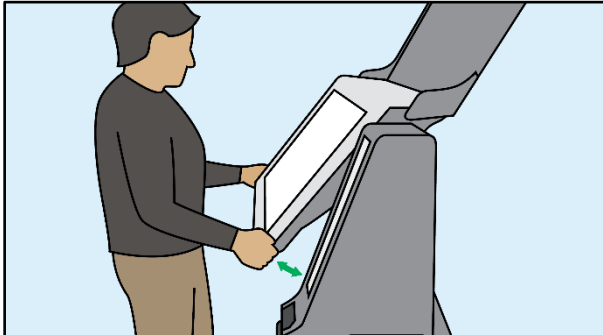

## SET-UP TIPS

Review your ExpressVote XL Open Procedures.

Lock the wheels.

Adjust the screen for the height of the voter.

## TIPS TO SHARE WITH VOTERS

Do not bend, fold or crease your ballot.

Nothing resting on the screen.

Light, quick taps on the candidate name.

No swiping.

Verify you are satisfied with all your selections.