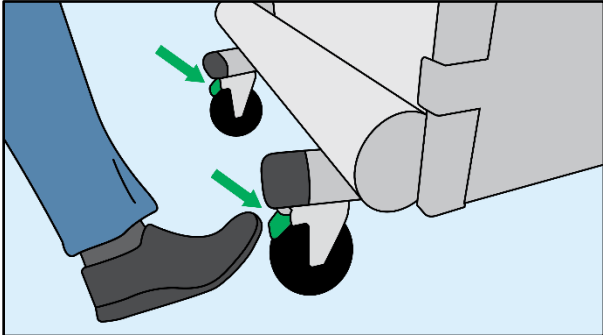

## SET-UP TIPS

Review your ExpressVote XL Open Procedures.

Lock the wheels.

Adjust the screen for the height of the voter.

## TIPS TO SHARE WITH VOTERS

Do not bend, fold or crease your ballot.

Nothing resting on the screen.

Light, quick taps on the candidate name.

No swiping.

Verify you are satisfied with all your selections.