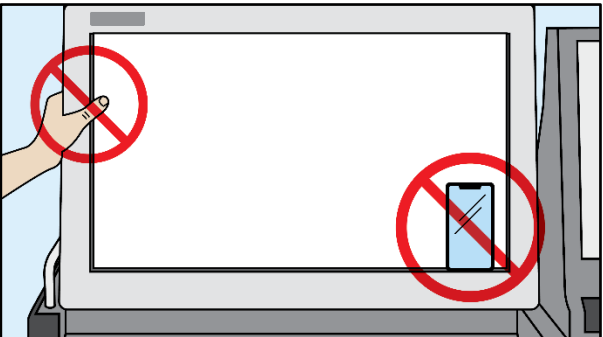

## SET-UP TIPS

Review your ExpressVote XL Open Procedures.

Lock the wheels.

Adjust the screen for the height of the voter.

## TIPS TO SHARE WITH VOTERS

Do not bend, fold or crease your ballot.

Nothing resting on the screen.

Light, quick taps on the candidate name.

No swiping.

Verify you are satisfied with all your selections.