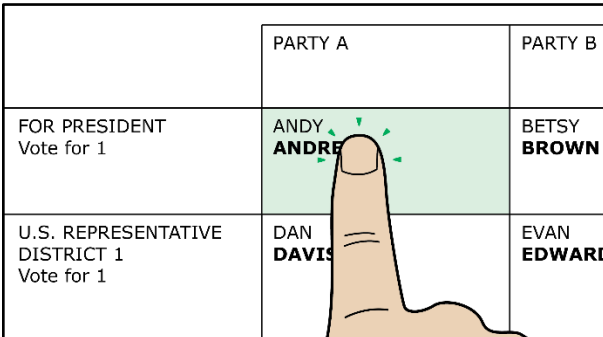

## SET-UP TIPS

Review your ExpressVote XL Open Procedures.

Lock the wheels.

Adjust the screen for the height of the voter.

## TIPS TO SHARE WITH VOTERS

Do not bend, fold or crease your ballot.

Nothing resting on the screen.

Light, quick taps on the candidate name.

No swiping.

Verify you are satisfied with all your selections.