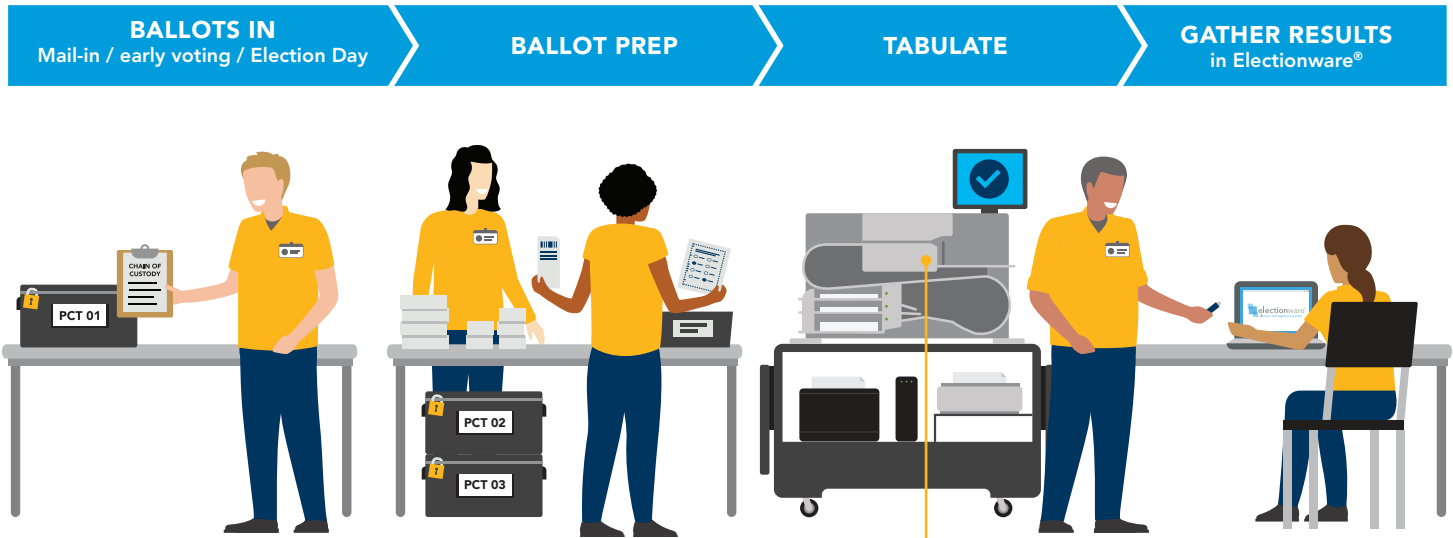

No scanning interruptions for damaged ballots or ballots with exceptions. Sorts ballots into:

- Requires further review
- Write-ins
- Counted

Superior Ballot Feeding

Smart Pick technology auto-adjusts reverse belt tension reducing the opportunity for misfeeds.

Advanced Ballot Control

Input tray friction pad and output tray advanced ballot guide engineering offer improved ballot control.

Complete Ballot Control From Start to Finish

Let the DS950 handle scanning, separating and sorting ballots all without missing a beat. All ES&S tabulators scan ballots in any orientation – no need to make sure ballots are face up and top edge first before scanning.

PROCESS MORE BALLOTS IN LESS TIME

WHAT YOU **DON'T** GET WITH COMMERCIAL-OFF-THE-SHELF (COTS) TABULATORS:

- **Purpose-built equipment.** Election experts designed ES&S tabulators specifically for elections.
- **No scanning interruptions.** ES&S tabulators scan and tabulate previously folded and damaged ballots.
- **Customizable sorting.** ES&S tabulators allow for user-definable, real-time sorting, including both physical and digital ballot management.
- **Longer product life.** ES&S products are engineered with industrial-grade components, ensuring a 5-7 year production and service parts supply. Our parts manufacturers are dedicated to maintaining form, fit and functional equivalents when an inevitable change comes. This allows ES&S to support our products typically 10+ years.