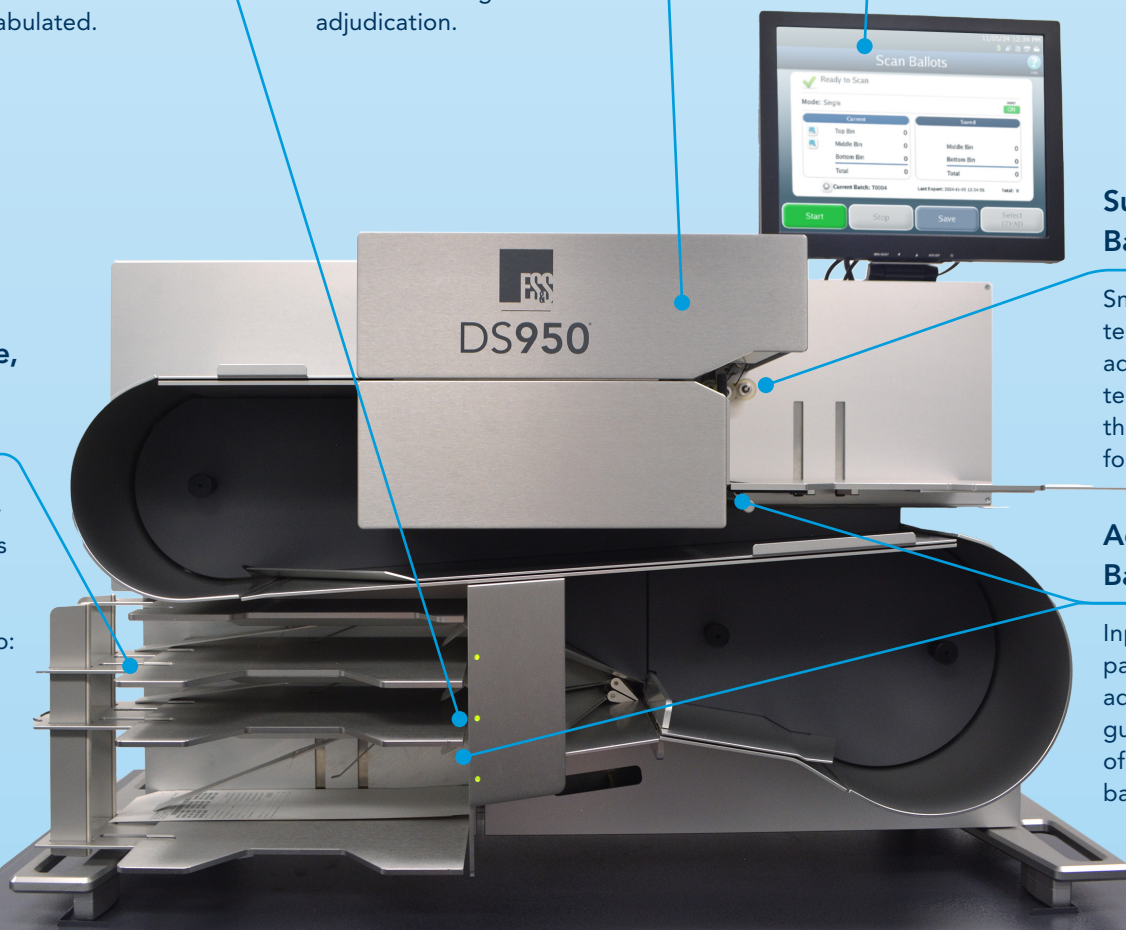

DS950[®]

High-Speed Scanner and Tabulator

No Rescanning

If scanning is interrupted, there's no need to rescan all the ballots. Green lights indicate a ballot has been tabulated and red lights indicate it has not been tabulated.

Easy to Use

Touch-screen interface walks the user through the tabulation process step by step. Monitor position is adjustable for different heights and convenient storage.

Customizable, Full-Speed Sorting

No scanning interruptions for damaged ballots or ballots with exceptions. Sorts ballots into:

- Requires further review
- Write-ins
- Counted

Superior Ballot Feeding

Smart Pick technology auto-adjusts reverse belt tension reducing the opportunity for misfeeds.

Advanced Ballot Control

Input tray friction pad and output tray advanced ballot guide engineering offer improved ballot control.

Complete Ballot Control From Start to Finish

Let the DS950 handle scanning, separating and sorting ballots all without missing a beat. All ES&S tabulators scan ballots in any orientation – no need to make sure ballots are face up and top edge first before scanning.