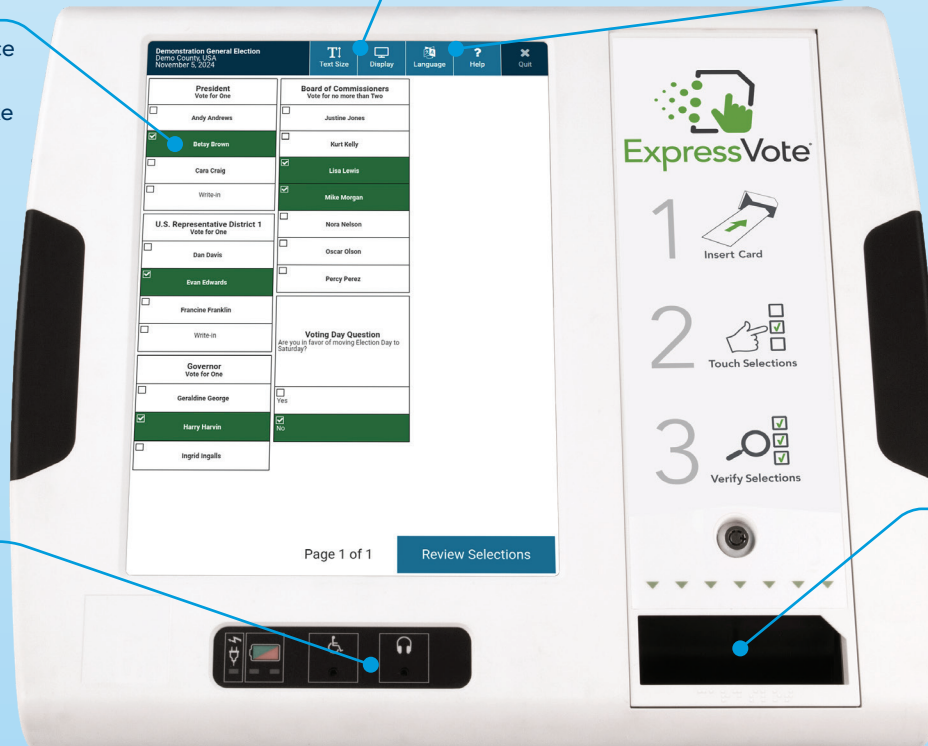

ExpressVote®

Universal Voting System

Avoids Overvoting

The intuitive interface also alerts voters of ballot exceptions, like undervotes.

Easier-to-Read Ballots

Visual aids include high contrast and zoom functionality.

Multilingual

Supports any language in audio and 12+ in text.

ADA-Friendly

The front access panel provides ports for headphones and accessibility devices.

Simple Activation

The voter inserts a card to activate the voting session. After voting is complete, the vote summary card is dispensed for voter review.

A Versatile Solution

- Vote Centers
- Precinct Poll Places
- Early Voting
- Election Day

Together with the ExpressPoll® electronic pollbook and ExpressVote® Printer, you can quickly check in voters and serve up to 15,000 different ballot styles. This means no more picking and pulling ballots or wasted pre-printed stock — voters get in and out faster.

EASY ELECTION MANAGEMENT

- Reduces costs by eliminating the need for printing and storing traditional pre-printed paper ballots.
- Simplifies post-election management because there are no unclear marks to adjudicate. Voters are prompted in real-time to address over/undervotes.
- Produces a voter-verifiable paper record that is scanned, tabulated and saved for auditing purposes.
- Prevents poll workers from giving voters the wrong ballot style since they don't need to pick and pull ballots.
- Maximizes your investment as it can be used many ways — in precincts and vote centers during early voting and on Election Day.